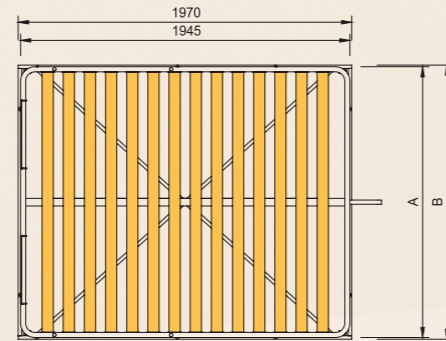

COM 14b

modello lift con box

Mis.*	A	B	Size mattress
160	1600	1620	1940 x 1600 x 200 **
140	1400	1420	1940 x 1400 x 200 **
120	1200	1220	1940 x 1200 x 200 **
80	800	820	1940 x 800 x 200 **

* different dimensions from those indicated in the catalogue must be agreed upon
 ** mattress dimensions are nominal